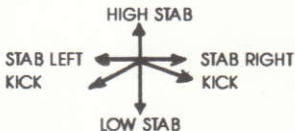

CONTROLS

SP: Use the Keys Q, A, O, P, for direction. Press M for FIRE. Press BREAK to quit. You may also use a Sinclair or Kempston joystick

CPC: Use the Keys Q, A, O, P, for direction. Press SPACE for FIRE. Press ESCAPE to quit. You may also use a joystick

The controls are as follows:- Without FIRE:-

With FIRE:-

If you press FIRE when crouched, you do a low stab.

C64: Joystick only. Press RUN/STOP to pause. To quit the game press Q when paused.

The controls are as follows:- Without FIRE:-

With FIRE:-

PANEL

The panel shows your score, and the amount of time left to complete your quest. Your energy is shown as a heart icon, which decreases the more that you are injured in the fighting.

© 1990 PLAYERS PREMIER