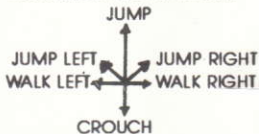

CONTROLS

SP: Use the Keys Q, A, O, P, for direction. Press M for FIRE. Press BREAK to quit. You may also use a Sinclair or Kempston joystick

CPC: Use the Keys Q, A, O, P, for direction. Press SPACE for FIRE. Press ESCAPE to quit. You may also use a joystick

The controls are as follows:- Without FIRE:-

With FIRE:-

If you press FIRE when crouched, you do a low stab.

C64: Joystick only. Press RUN/STOP to pause. To quit the game press Q when paused.

The controls are as follows:- Without FIRE:-

With FIRE:-

PANEL

The panel shows your score, and the amount of time left to complete your quest. Your energy is shown as a heart icon, which decreases the more that you are injured in the fighting.

© 1990 PLAYERS PREMIER