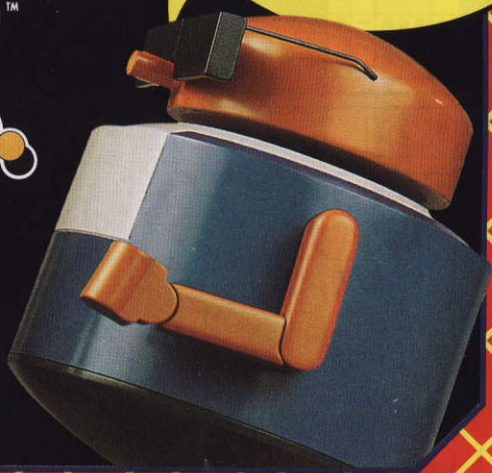

BONANZA BROS.™

I'M MOBO,
WHO THE HELL
ARE YOU?!!

AVAILABLE ON:
CBM 64/128 Cassette & Disk, Amstrad CPC, Spectrum Cassette & dual format Disk,
Atari ST & CBM Amiga.